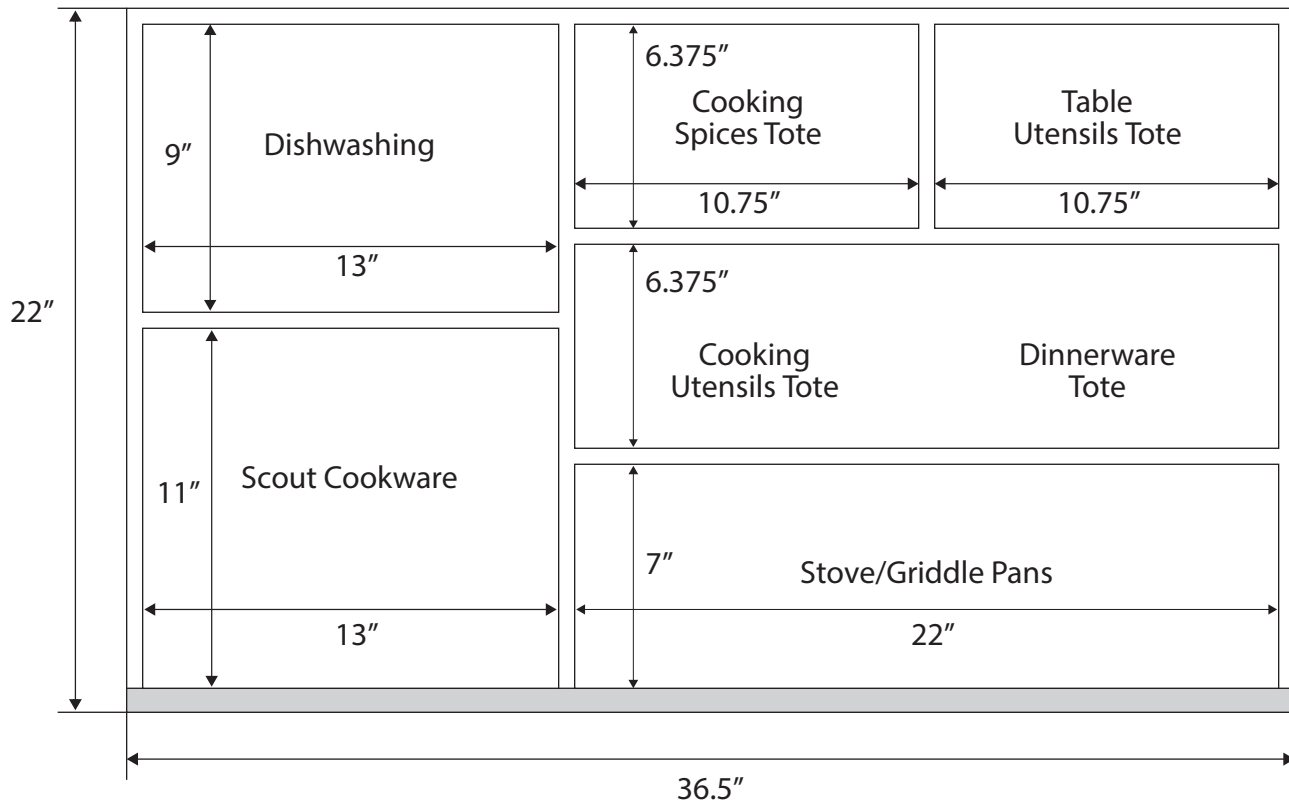

Patrol Box Troop 281

New Patrol Box Design

Patrol Box Dimensions